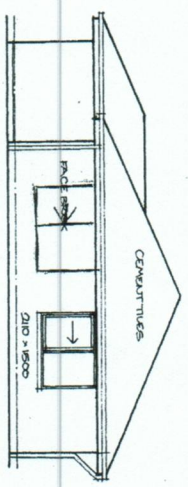

floor plan

south

north

west

east

Residence
for A Sturgeon
lot 100 Oliver
Berridale
builder
John Fielding
Bellevue Con
062 9739572

november 1982

mary st.

101.71 m to corner

lot 100