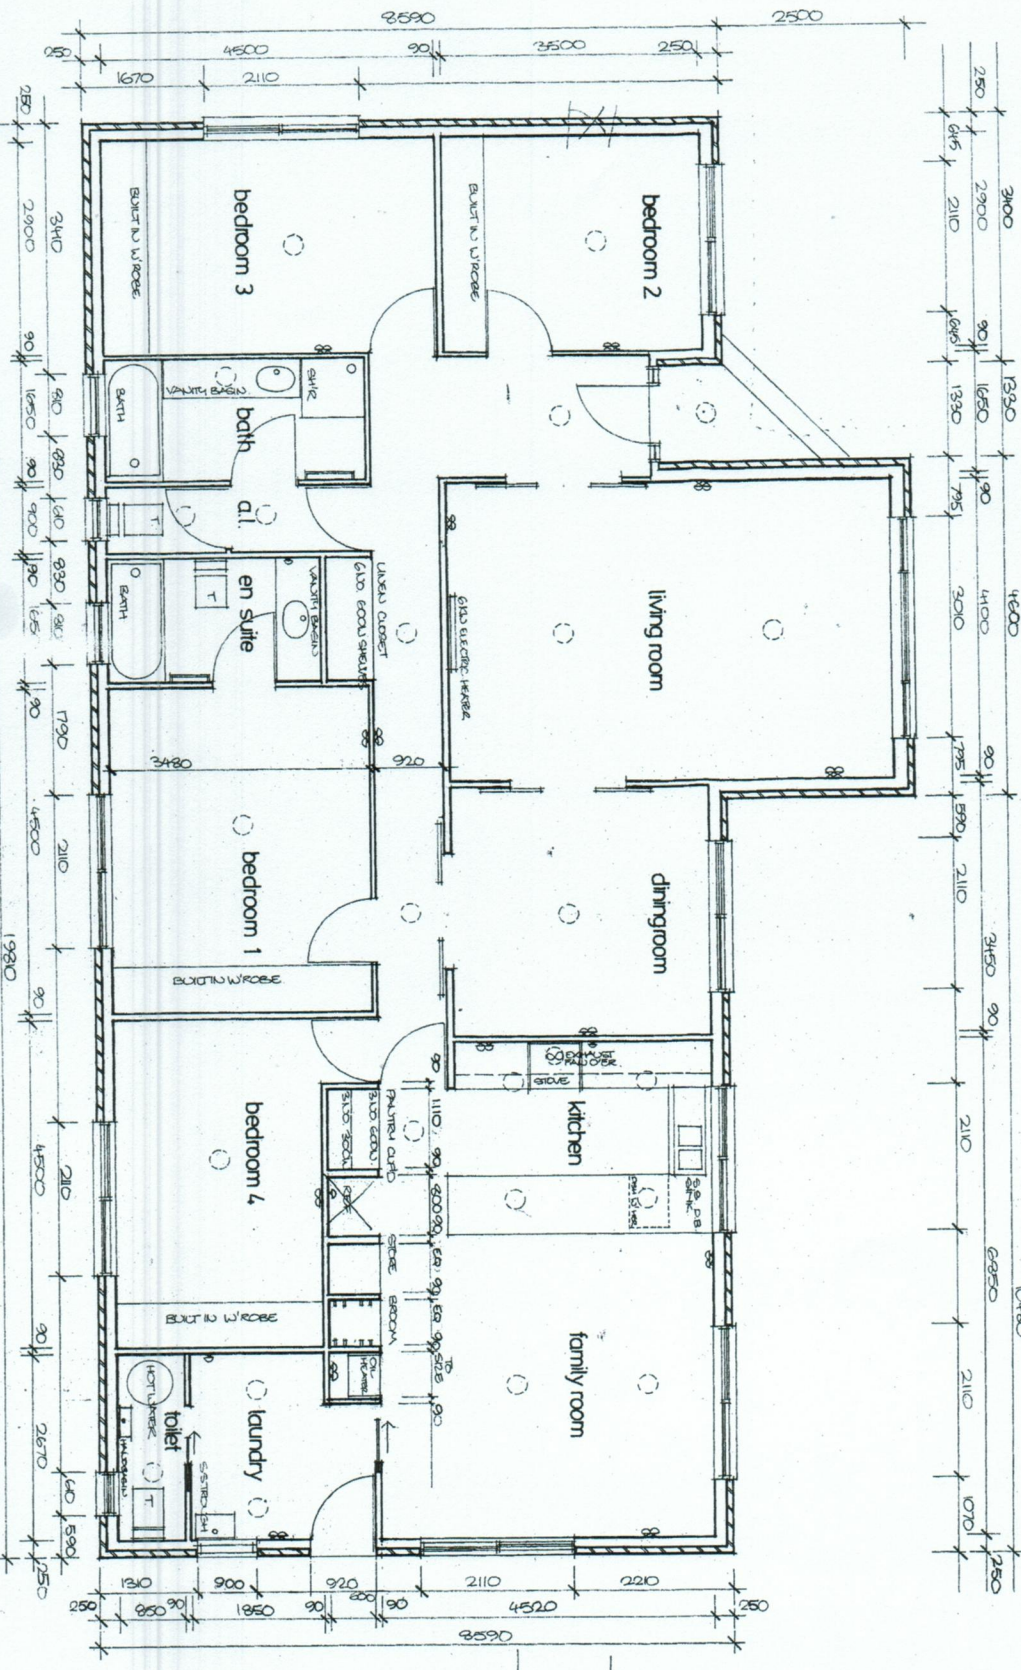

floor plan

south

north

west

east

Residence
for A Sturgeon
lot 100 Oliver
Berridale
builder
John Fielding
Bellevue Con
062 9739572

november 1982

mary st.

101.71 m to corner

lot 100